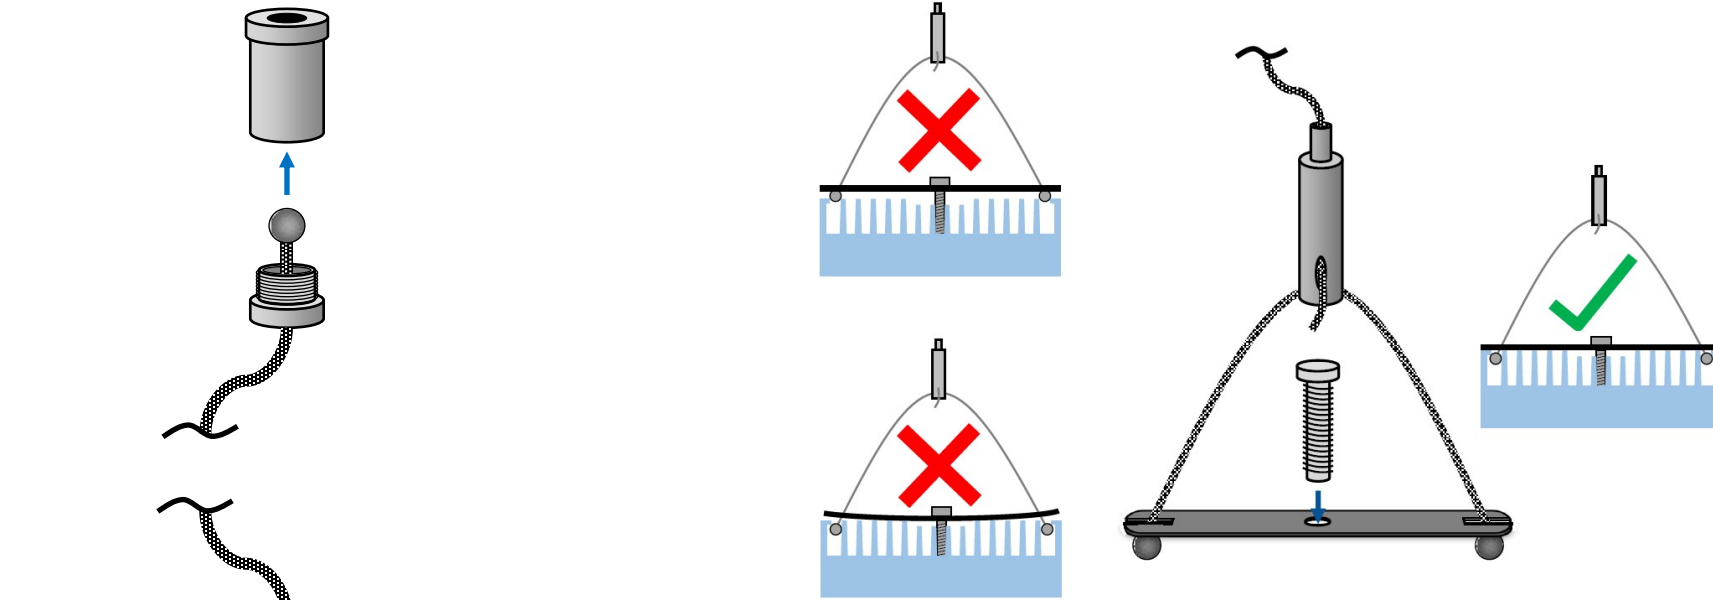

Direct light mounting Hydra 26/52 or 32/64

Mounting OTM Rail System